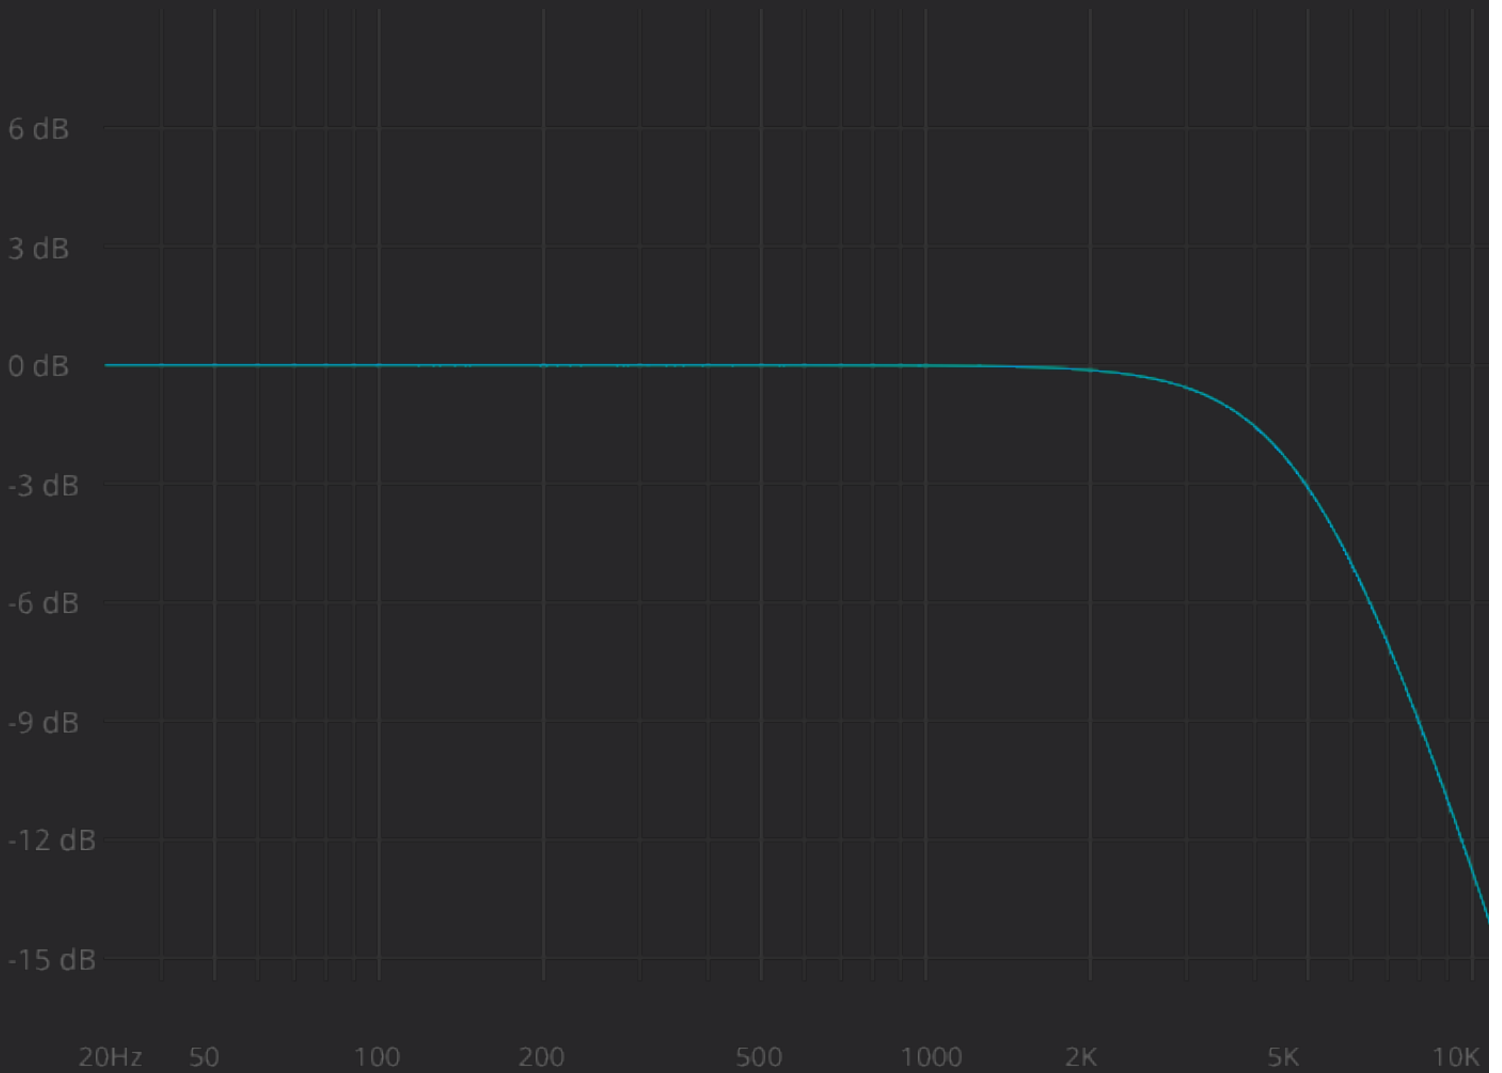

Edit Eq

EQ name

Custom

Filters

- Filter 1
- Filter 2
- Filter 3
- Filter 4
- Filter 5
- Filter 6
- Filter 7
- Filter 8

Filter type

Low pass

Frequency

5000

Q

0,7

Gain

0

Clear Eq

Exit

Save